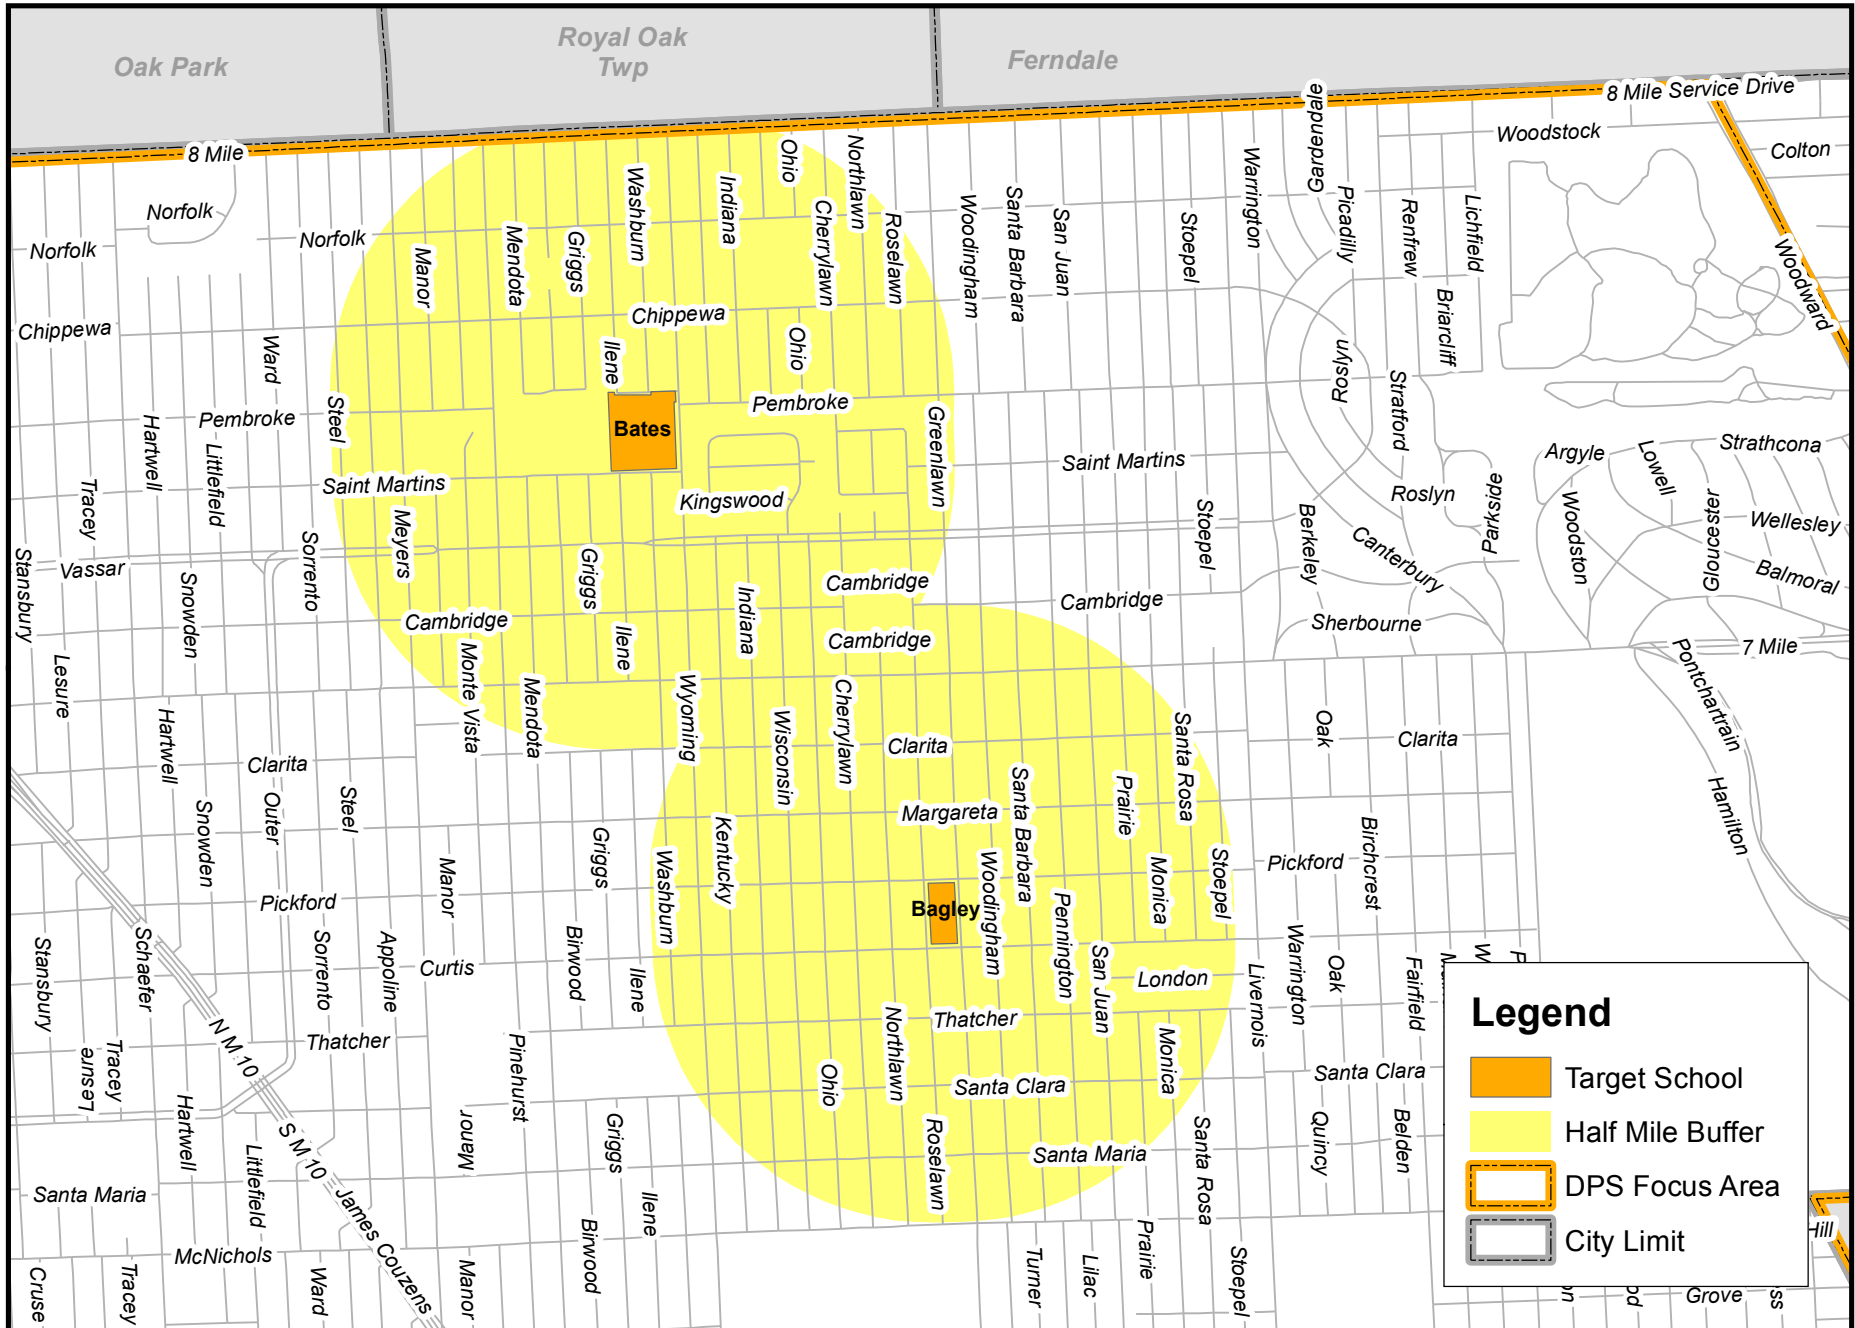

Detroit Blight Elimination Overview Map

Area A: Bates Academy and Bagley Elementary

Legend

- Target School
- Half Mile Buffer
- DPS Focus Area
- City Limit