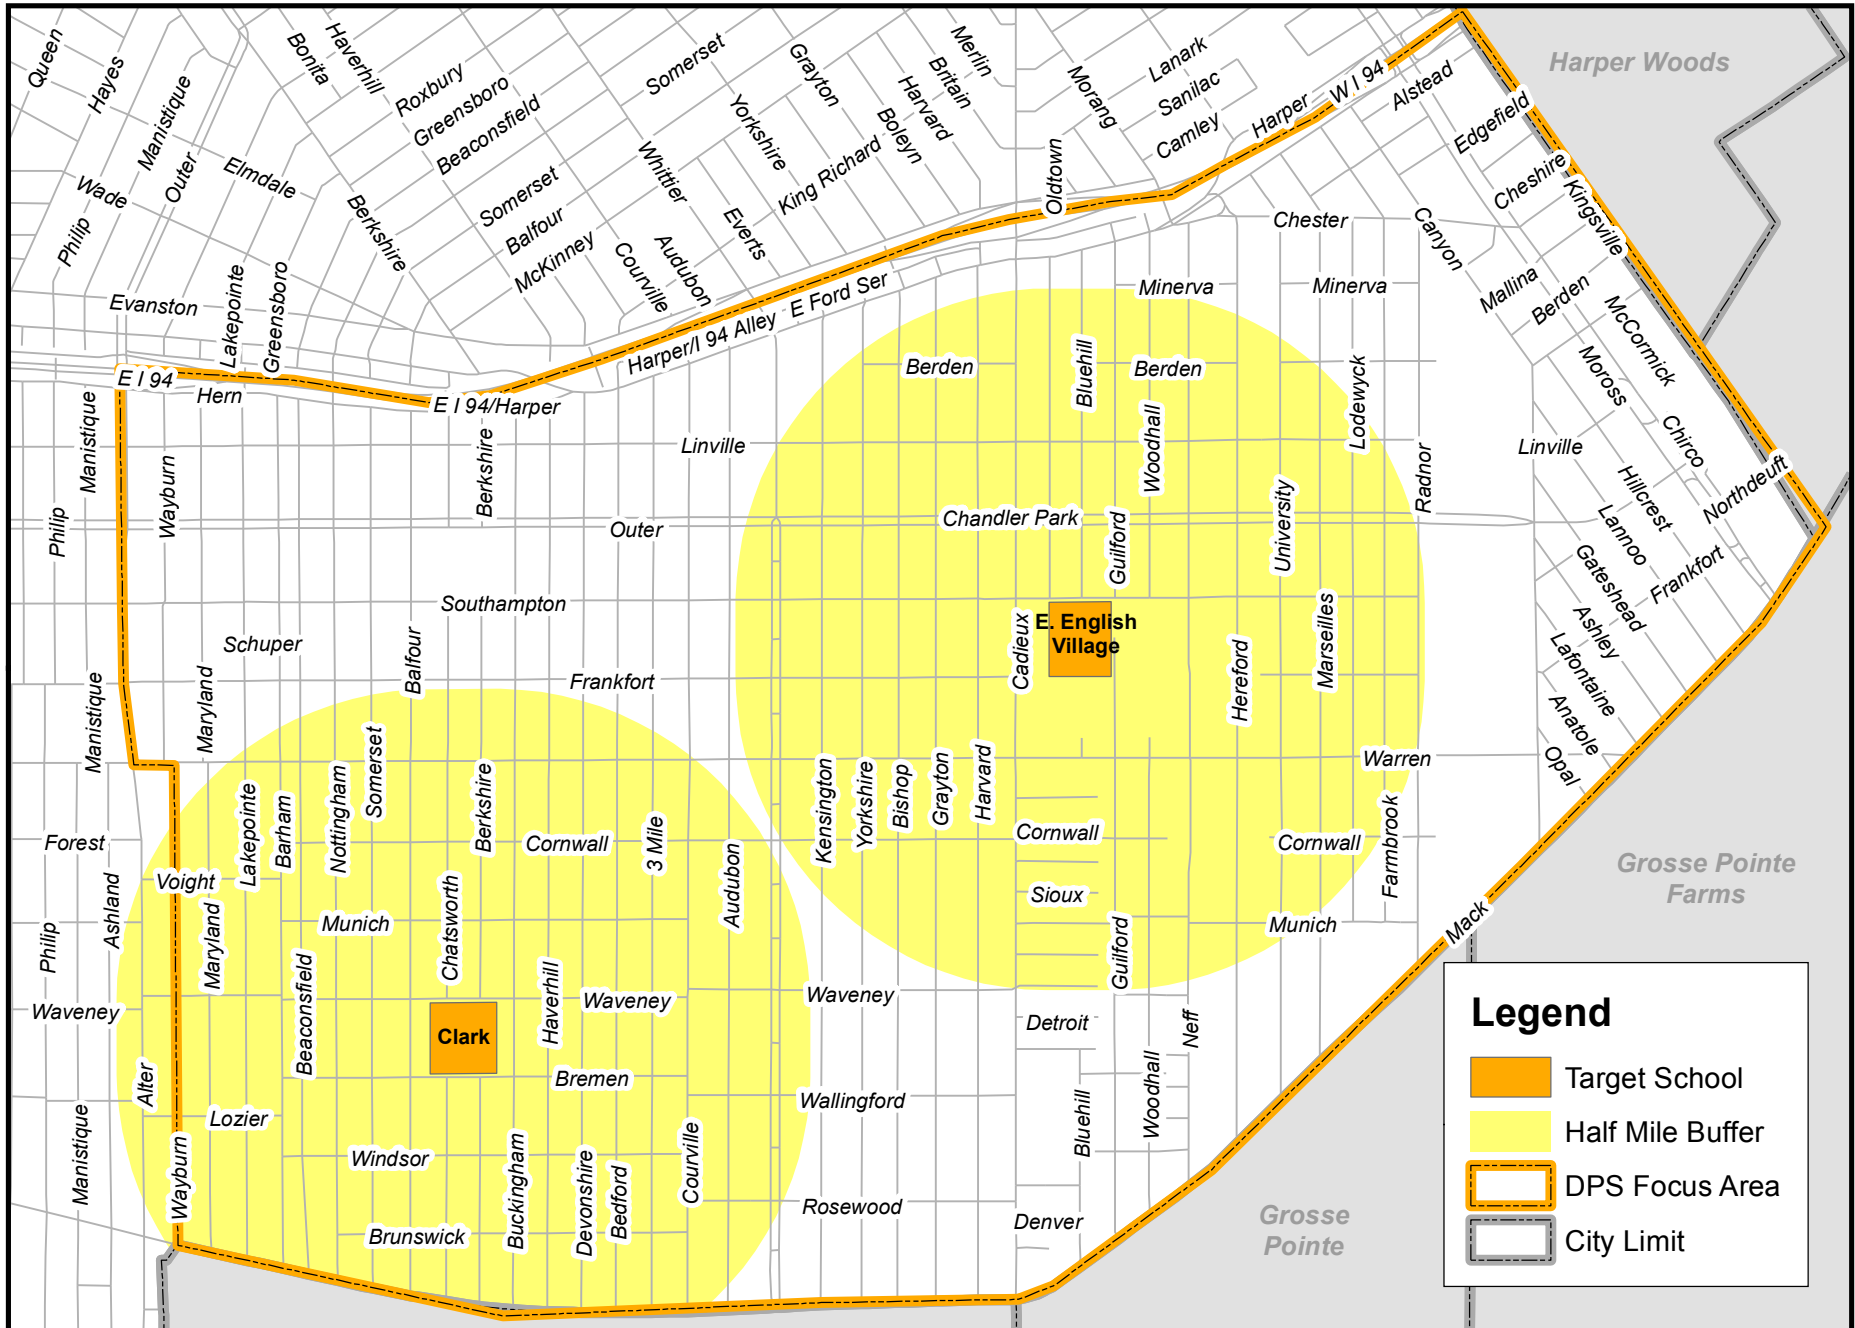

Detroit Blight Elimination Overview Map

Area G: Clark Academy and East English Village High

Legend

- Target School
- Half Mile Buffer
- DPS Focus Area
- City Limit